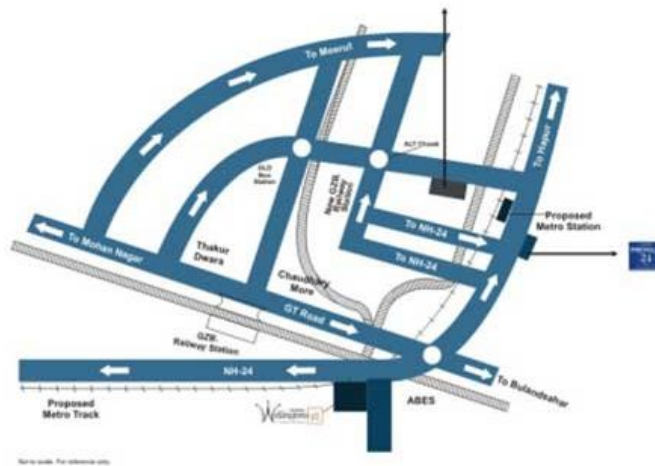

LOCATION MAP

Location Advantages

- Ghaziabad Railway Station - 7 kms.
- New Ghaziabad Railway Station - 3 kms.
- Old Bus Stand - 4 kms.
- CGO Complex - 2 kms.